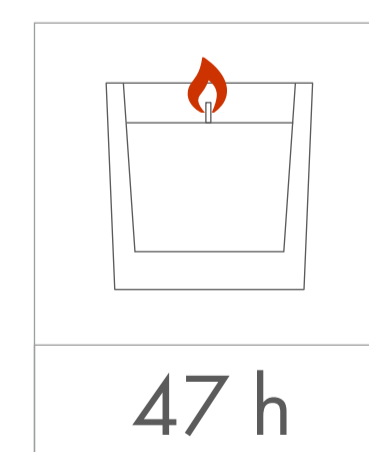

Standard
printing
area

Transfer print,
Sensitive Touch (sandblasting)
one / two-sided

70 x 50 mm

70 x 50 mm

Transfer print wallpaper
250 x 40 mm

dimensions
of the candle

minimum
burning time

paraffin