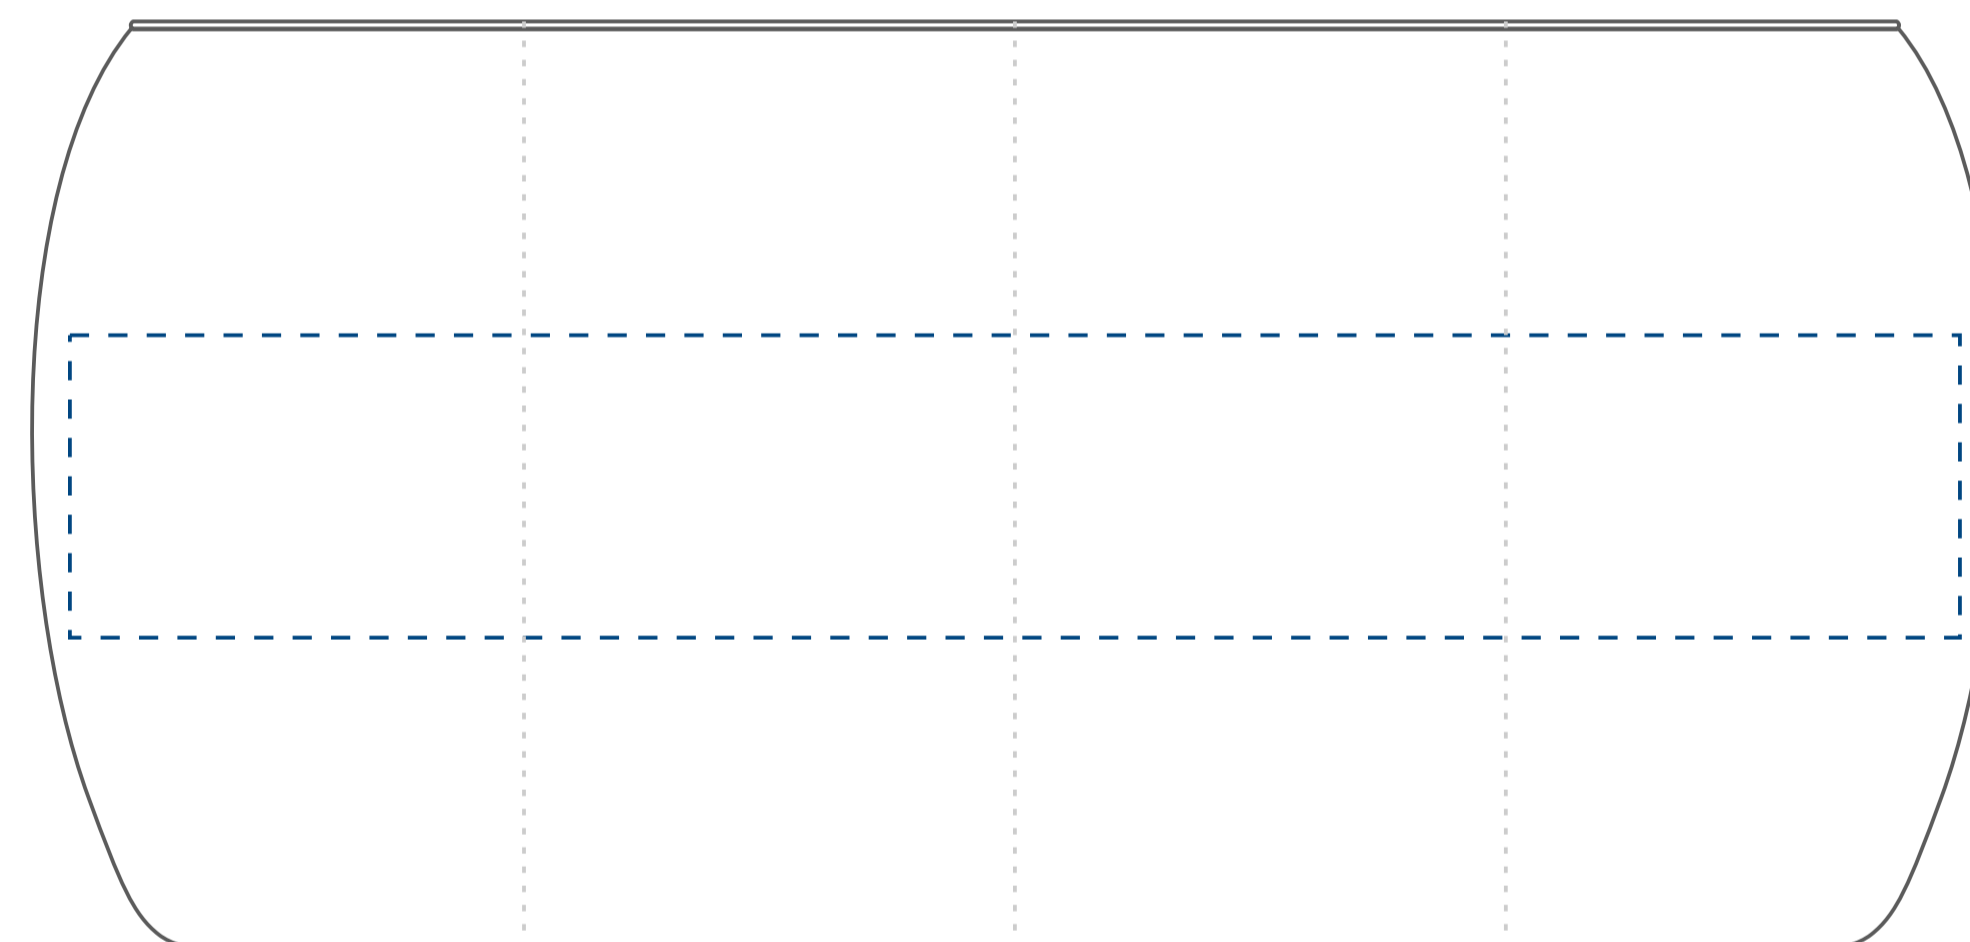

Standard
printing
area

Transfer print,
Sensitive Touch (sandblasting)
one / two-sided

70 x 50 mm

70 x 50 mm

Transfer print wallpaper
250 x 40 mm

dimensions
of the candle

minimum
burning time

paraffin

soy
wax