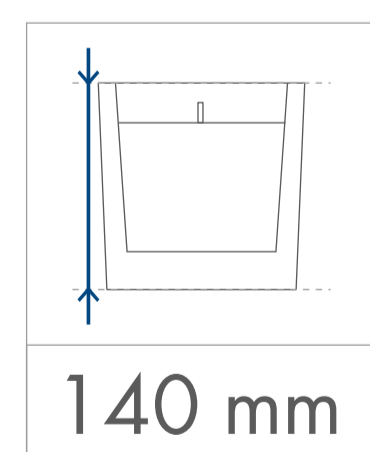

Standard
printing
area

Transfer print,
Sensitive Touch (sandblasting)
one / two-sided

70 x 50 mm

70 x 50 mm

Transfer print wallpaper
250 x 40 mm

dimensions
of the candle

minimum
burning time

paraffin