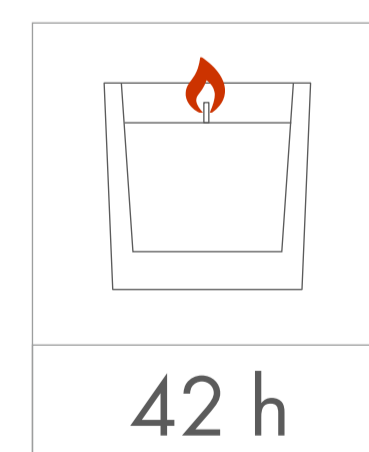

Standard
printing
area

Transfer print,
Sensitive Touch (sandblasting)
one / two-sided

70 x 50 mm

70 x 50 mm

Transfer print wallpaper
250 x 40 mm

dimensions
of the candle

minimum
burning time

paraffin