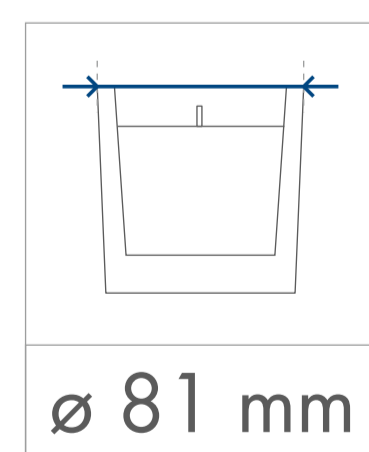

Standard
printing
area

Transfer print,
Sensitive Touch (sandblasting)
one / two-sided

70 x 50 mm

70 x 50 mm

Transfer print wallpaper
250 x 40 mm

dimensions
of the candle

minimum
burning time

paraffin