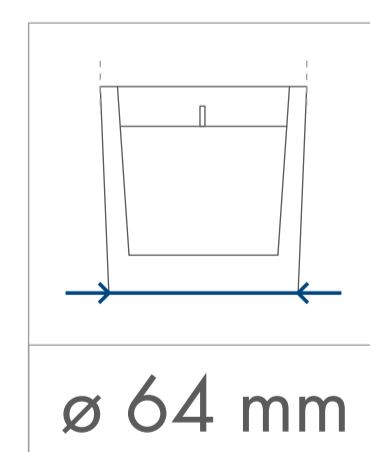

Standard
printing
area

Transfer print,
Sensitive Touch (sandblasting)
one / two-sided

70 x 50 mm

70 x 50 mm

Transfer print wallpaper
250 x 40 mm

dimensions
of the candle

minimum
burning time

paraffin