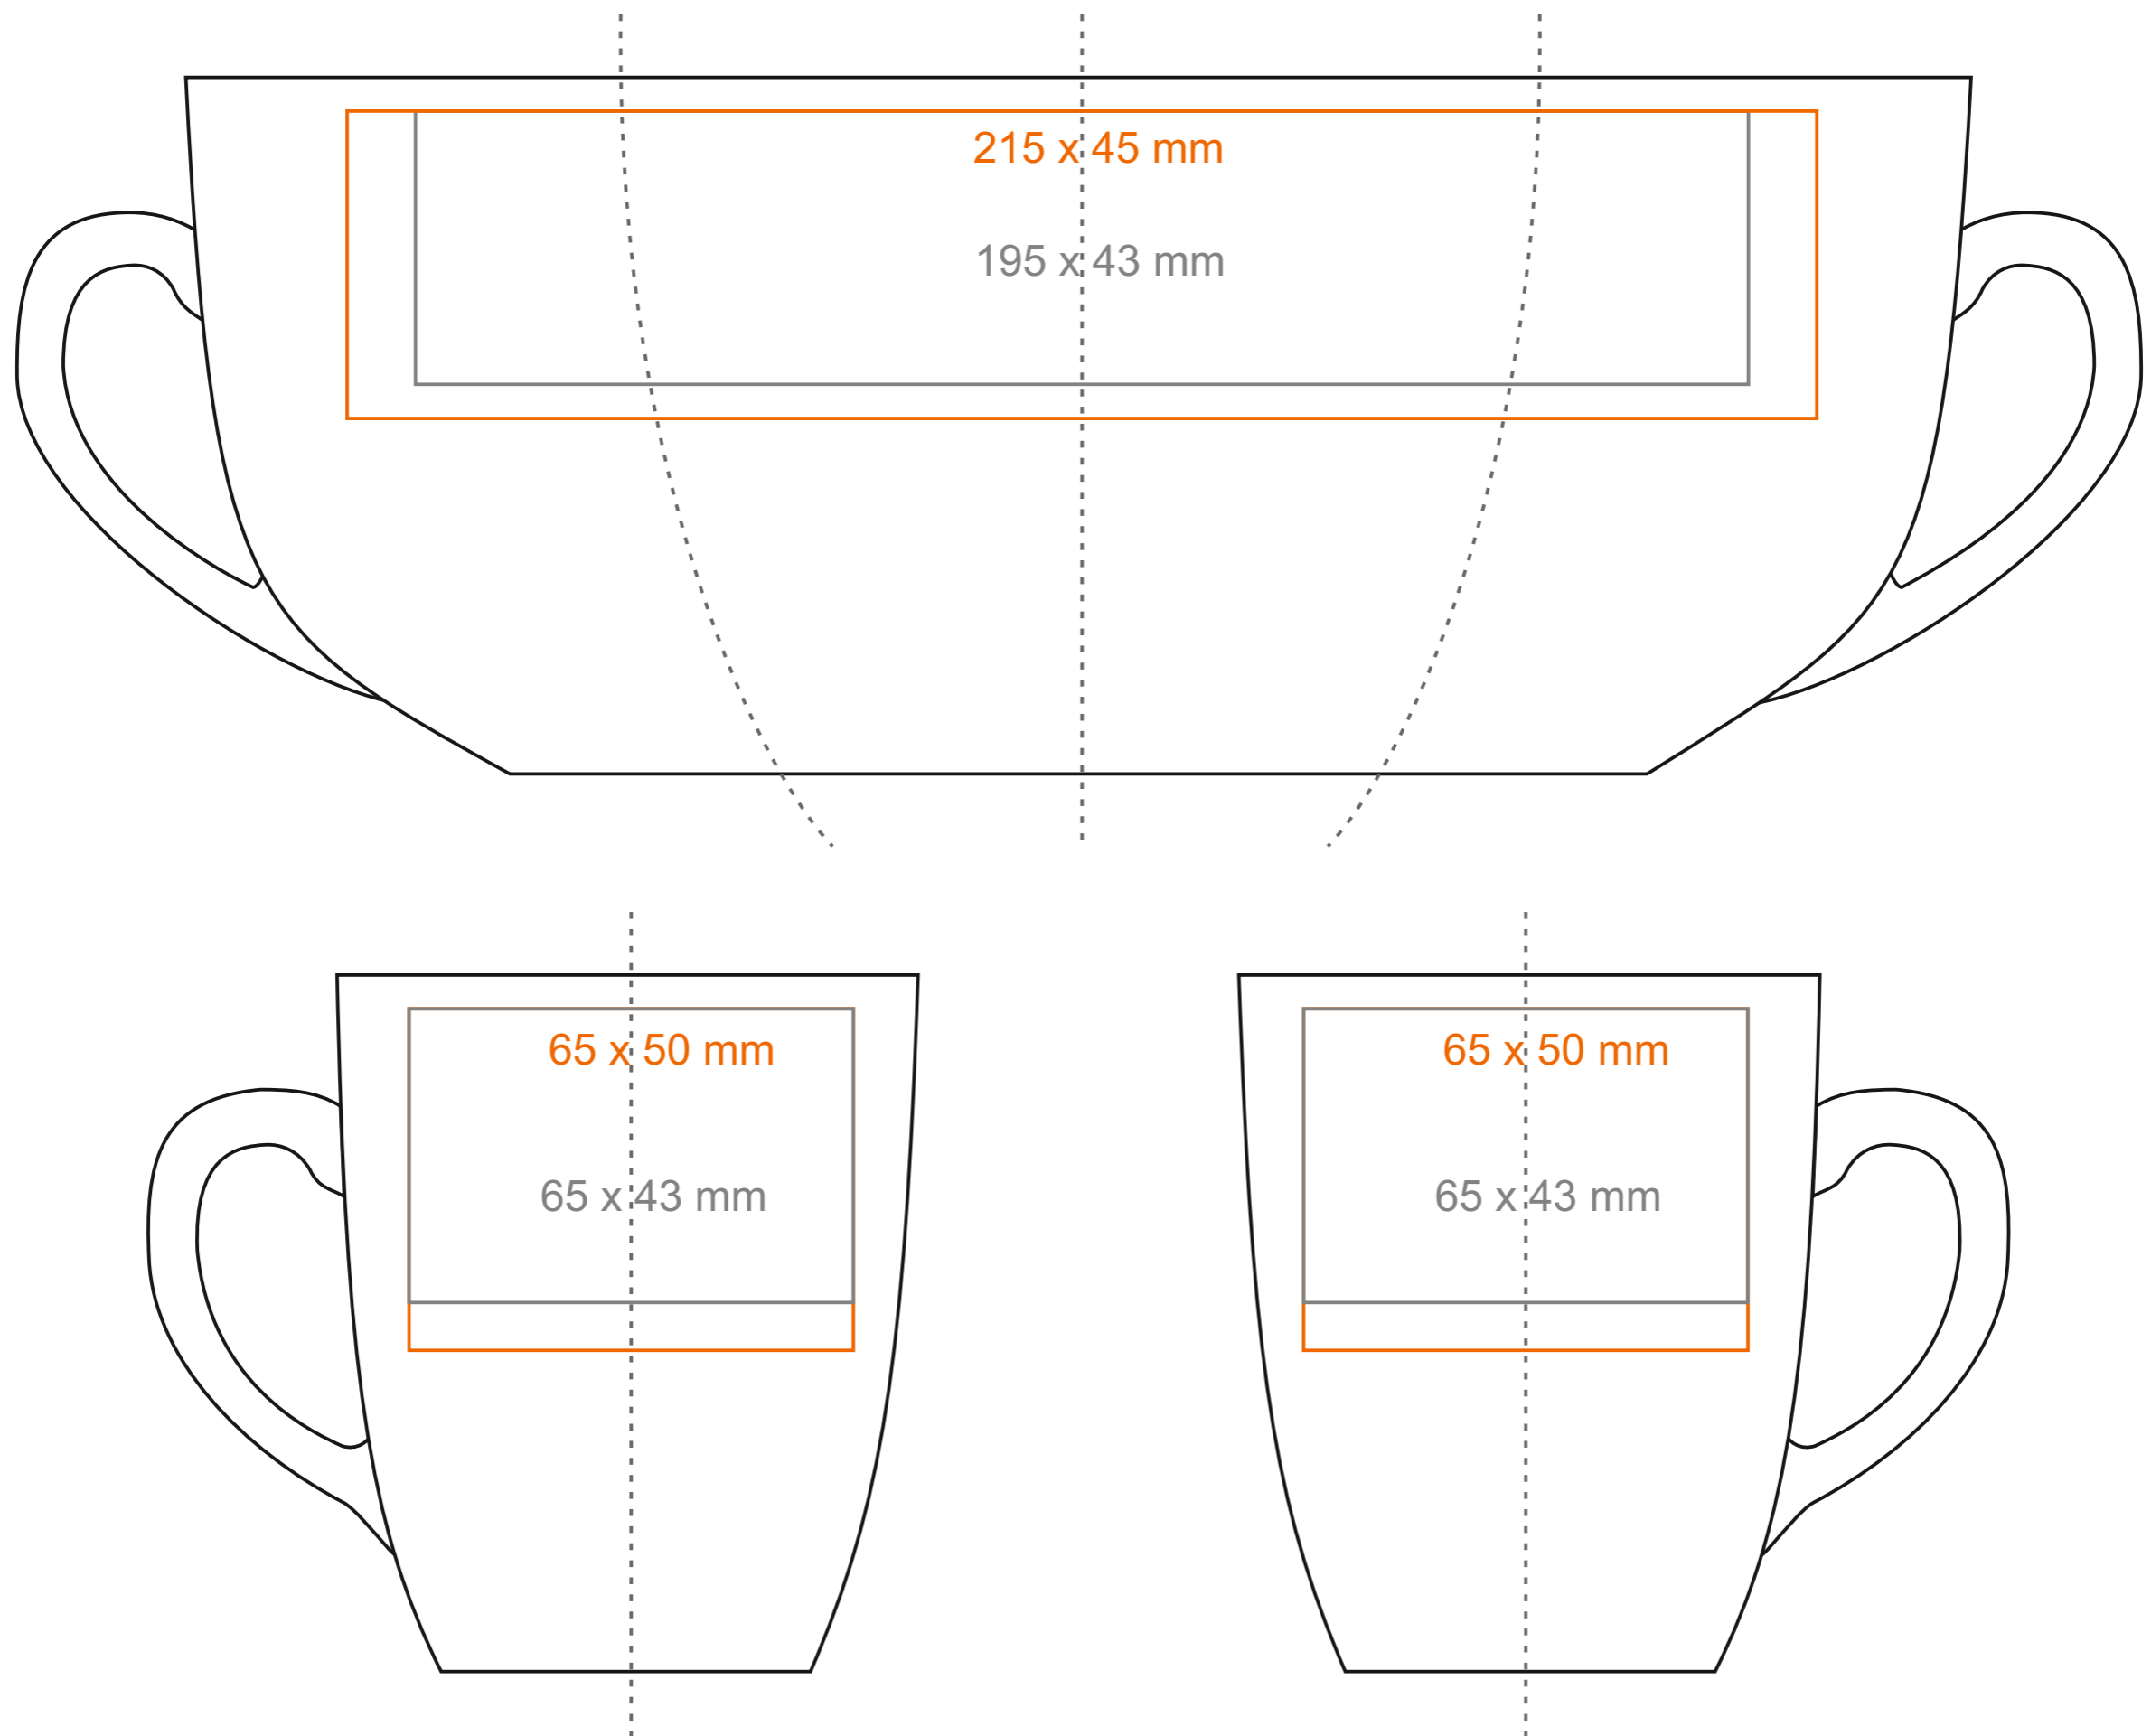

M/040 Ilona

300 ml / h: 102 mm / Ø 85 mm

- Imprint on the handle - 50 x 10 mm
- Imprint on the inside - 50 x 20 mm
- Imprint on the bottom inside - Ø 30 mm
- Imprint on the bottom outside - Ø 35 mm

*In the case of projects for transfer print running outside of the standard print area, please contact our sales department.

[How to prepare print material](#)

meaning

- Transfer Print
- Sensitive Touch
- Direct Print