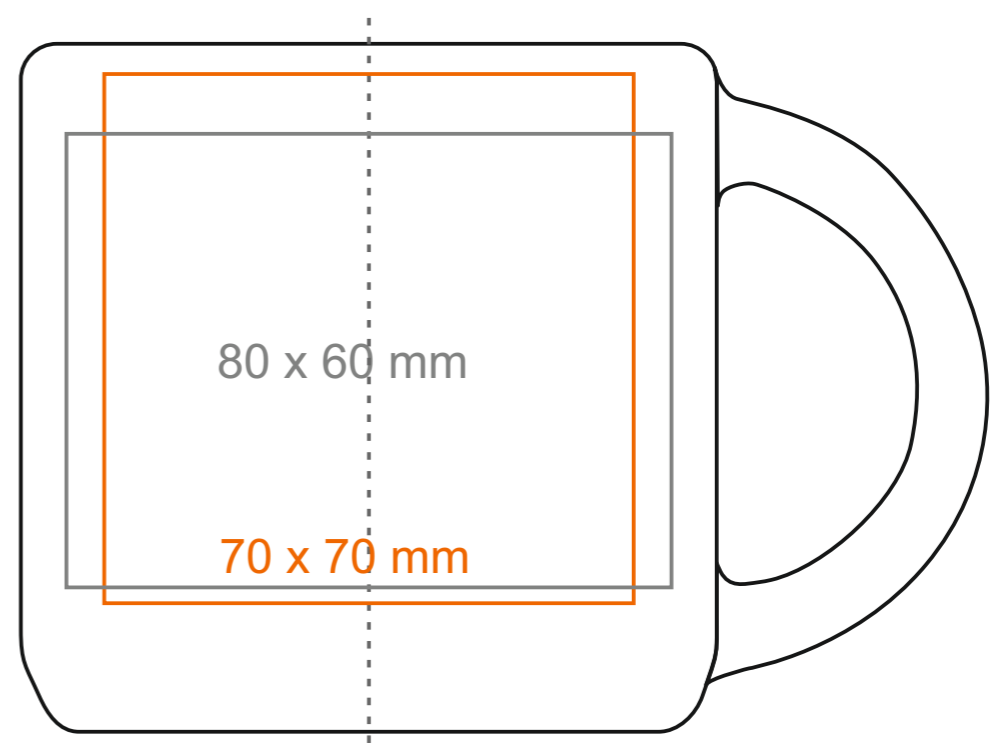

# M\_098 Modern Pure

390 ml / h: 91 mm / Ø 92 mm

- Imprint on the handle - 60 x 10 mm
- Imprint on the inside - 50 x 15 mm
- Imprint on the bottom inside - Ø 50 mm
- Imprint on the bottom outside - Ø 50 mm