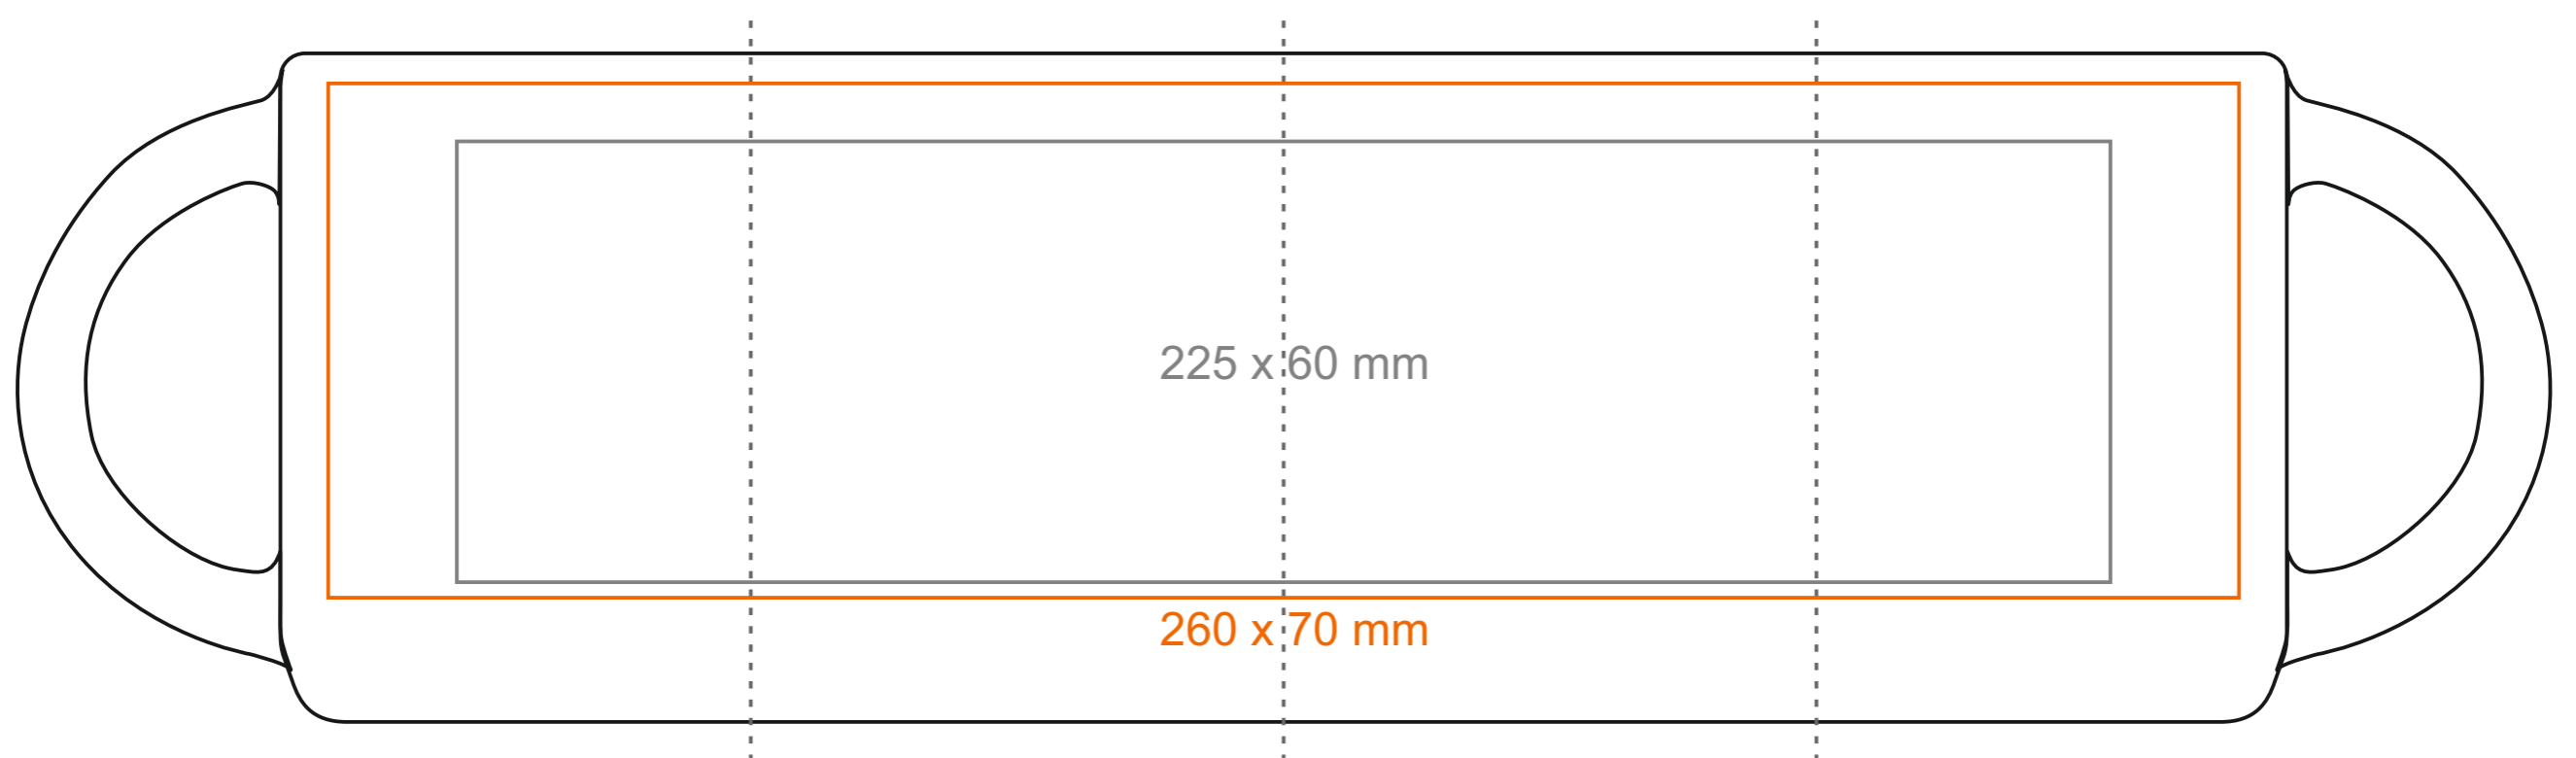

# M\_098 Modern Pure

390 ml / h: 91 mm / Ø 92 mm

- Imprint on the handle - 60 x 10 mm
- Imprint on the inside - 50 x 15 mm
- Imprint on the bottom inside - Ø 50 mm
- Imprint on the bottom outside - Ø 50 mm