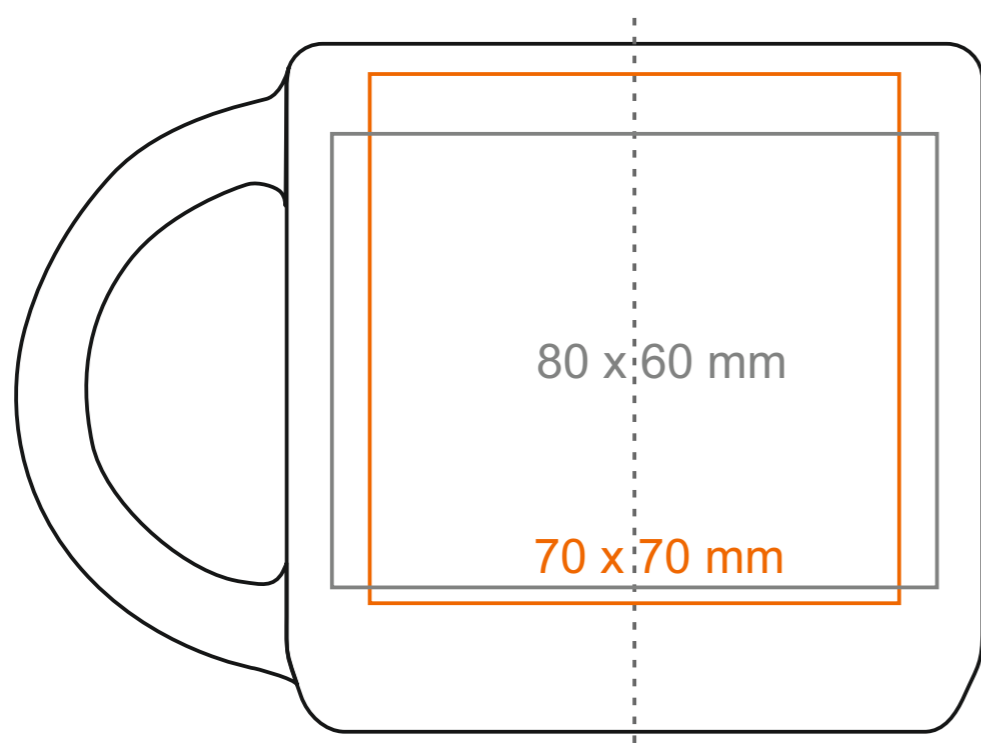

# M\_098 Modern Pure

390 ml / h: 91 mm / Ø 92 mm

- Imprint on the handle - 60 x 10 mm
- Imprint on the inside - 50 x 15 mm
- Imprint on the bottom inside - Ø 50 mm
- Imprint on the bottom outside - Ø 50 mm