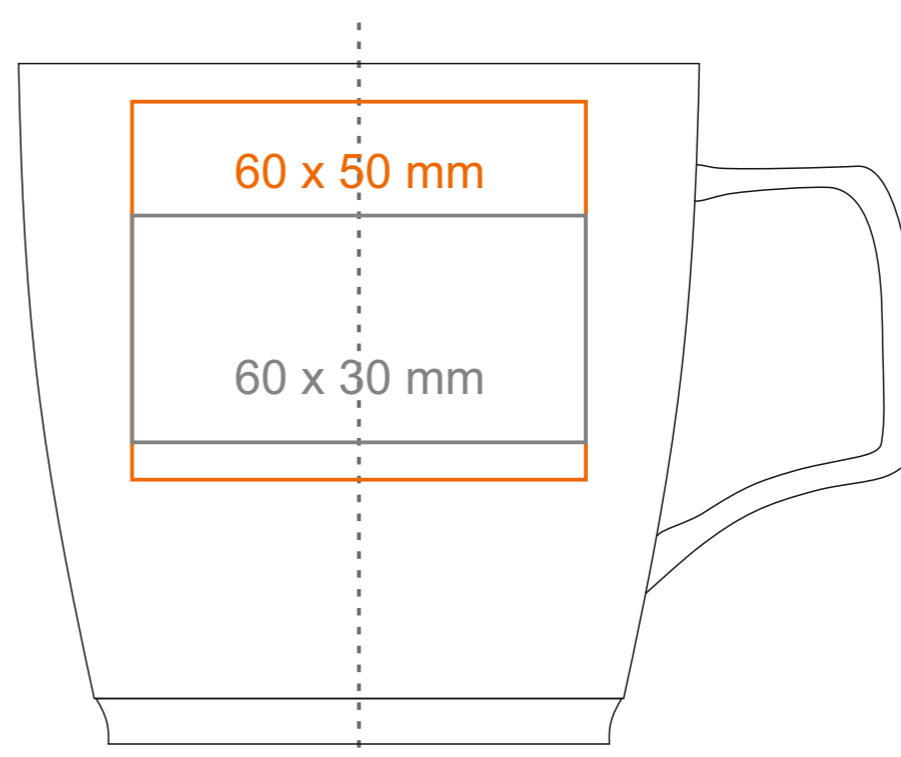

M_463 Barrel

300 ml / h: 90 mm / Ø 90 mm

Imprint on the handle
 Imprint on the inside
 Imprint on the bottom inside
 Imprint on the bottom outside

- 50 x 10 mm
- 50 x 20 mm
- Ø 40 mm
- Ø 30 mm

*In the case of projects for transfer print running outside of the standard print area, please contact our sales department.

[How to prepare print material](#)

meaning

- Transfer Print
- Sensitive Touch
- Direct Print