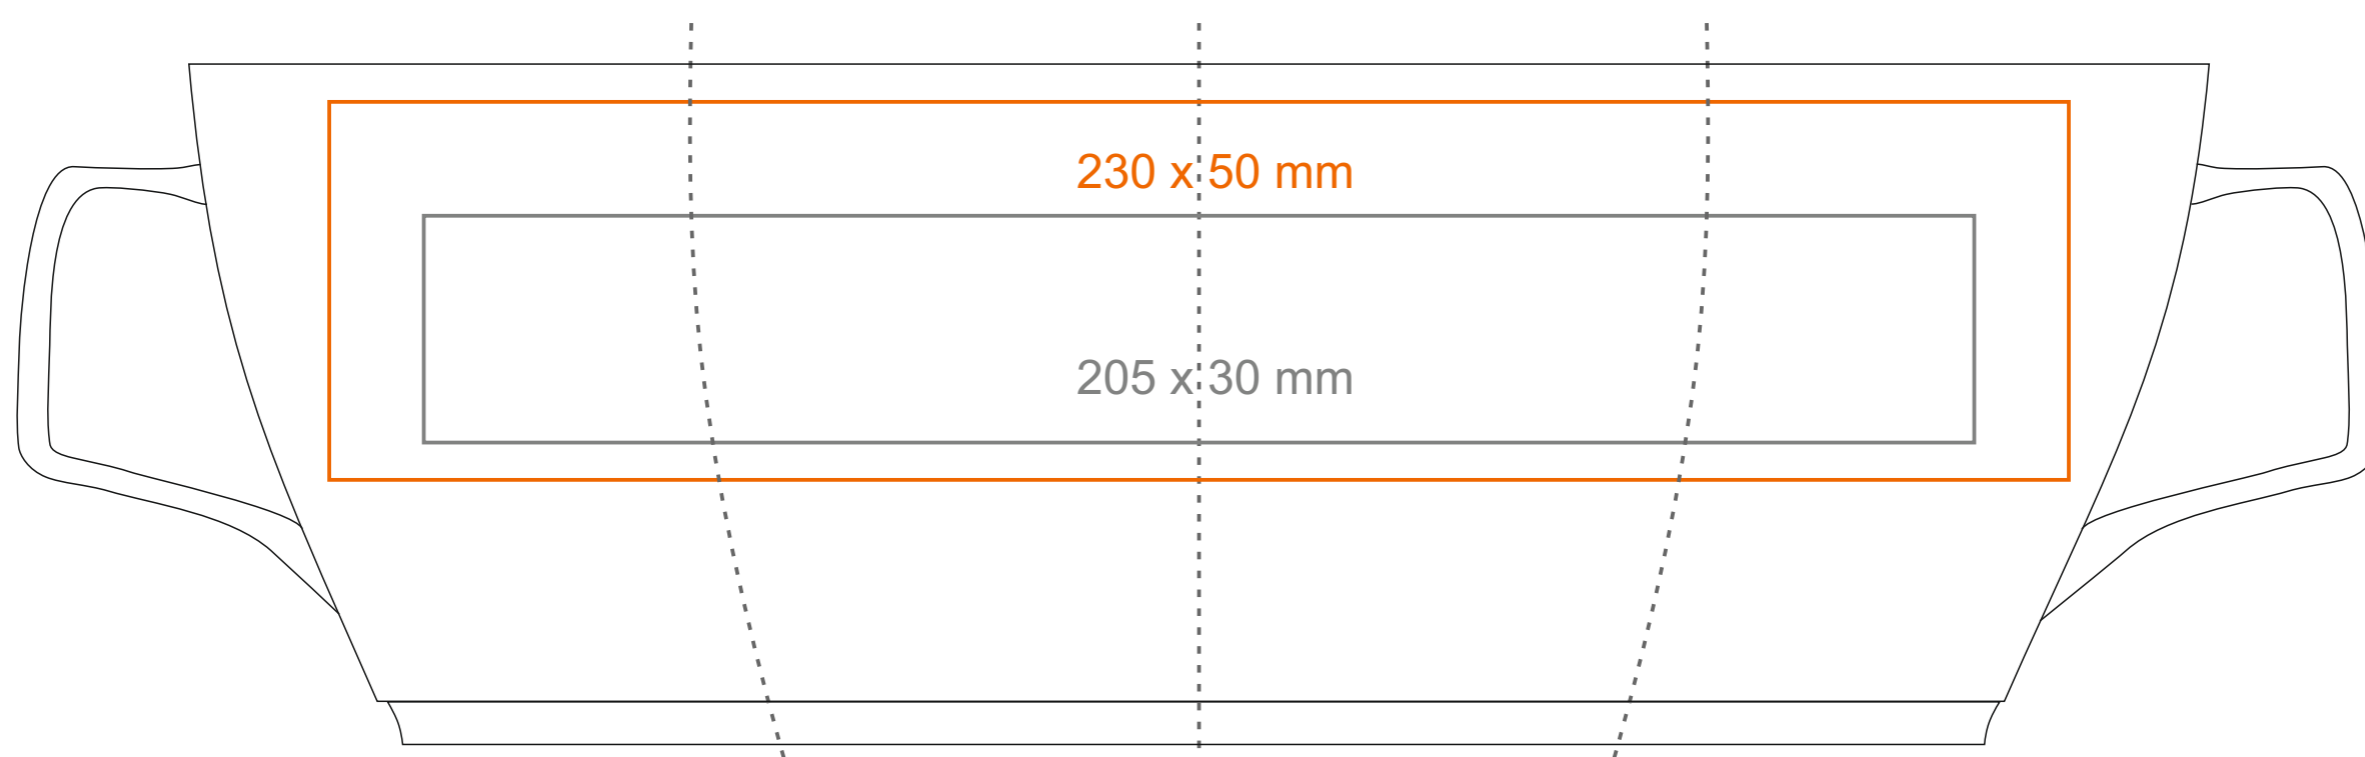

M_463 Barrel

300 ml / h: 90 mm / Ø 90 mm

Imprint on the handle
 Imprint on the inside
 Imprint on the bottom inside
 Imprint on the bottom outside

- 50 x 10 mm
- 50 x 20 mm
- Ø 40 mm
- Ø 30 mm

*In the case of projects for transfer print running outside of the standard print area, please contact our sales department.

[How to prepare print material](#)

meaning

- Transfer Print
- Sensitive Touch
- Direct Print