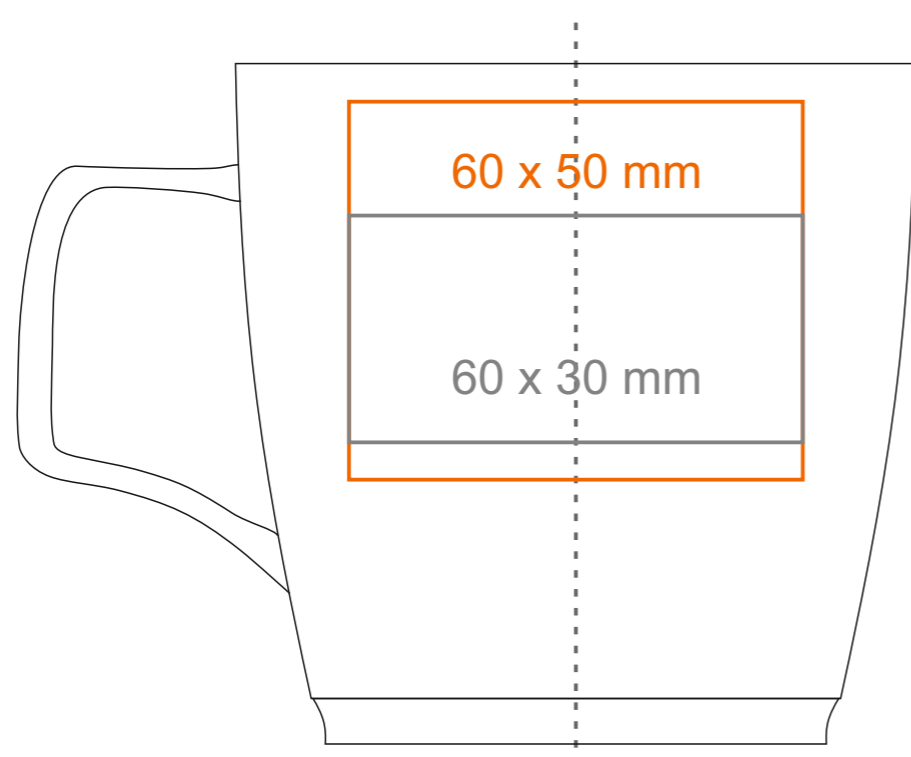

M_463 Barrel

300 ml / h: 90 mm / Ø 90 mm

Imprint on the handle
 Imprint on the inside
 Imprint on the bottom inside
 Imprint on the bottom outside

- 50 x 10 mm
- 50 x 20 mm
- Ø 40 mm
- Ø 30 mm

*In the case of projects for transfer print running outside of the standard print area, please contact our sales department.

[How to prepare print material](#)

meaning

- Transfer Print
- Sensitive Touch
- Direct Print